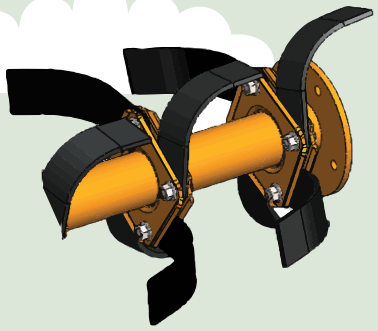

WOODS 30 & 40 SERIES TILLERS

DARE-TO-COMPARE

Woods' new standard-duty Rotary Tillers are a high quality, low maintenance, and easy to use addition to your stable of landscaping tools. This completely redesigned line of PTO-driven attachments is backed by Woods' industry-leading warranty.

Match Your Tractor Color

⚡ Durability

Double Flange

WOODS
Exclusive

Woods' double flange design clamps both sides of the tine - just like heavy-duty skid steer and agricultural grade tillers.

- Strong blade support
- Simple maintenance
- Patent pending design