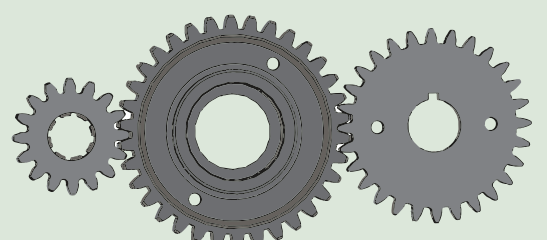

WOODS 30 & 40 SERIES TILLERS

DARE-TO-COMPARE

Woods' new standard-duty Rotary Tillers are a high quality, low maintenance, and easy to use addition to your stable of landscaping tools. This completely redesigned line of PTO-driven attachments is backed by Woods' industry-leading warranty.

Match Your Tractor Color

⚡ Durability

Double Flange

WOODS
Exclusive

Woods' double flange design clamps both sides of the tine - just like heavy-duty skid steer and agricultural grade tillers.

- Strong blade support
- Simple maintenance
- Patent pending design

CUSTOMER
Preferred

Our gear-driven side drive allows years of dependable service with far less maintenance required than a chain-driven unit.

Woods
Bush Hog
Kodiak
Cherokee

Frontier
Land Pride

Heavy Weight

A heavier rotary tiller will perform better by digging deeper.

Woods
Bush Hog
Kodiak
Cherokee

Land Pride
Frontier

True Tilling Width

All Woods tillers are advertised and sold by true tilling width, rather than machine width.